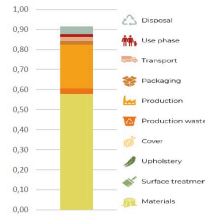

The total estimated climate emission

0,9 kg CO₂-e

Potential impact of missing data
Best case: 0,89 Kg CO₂-e -3%
Worst case: 1,2 Kg CO₂-e 31%

Total climate impact
0,9
KG CO₂-e

Average Car
4
Kilometres

Red steak
0
Per 300 gram red steak

GlassFORever A/S

Andkjaervej 6A, Vejle
Denmark

You received this email because you signed up on our website or made a purchase from us.

[Unsubscribe](#)